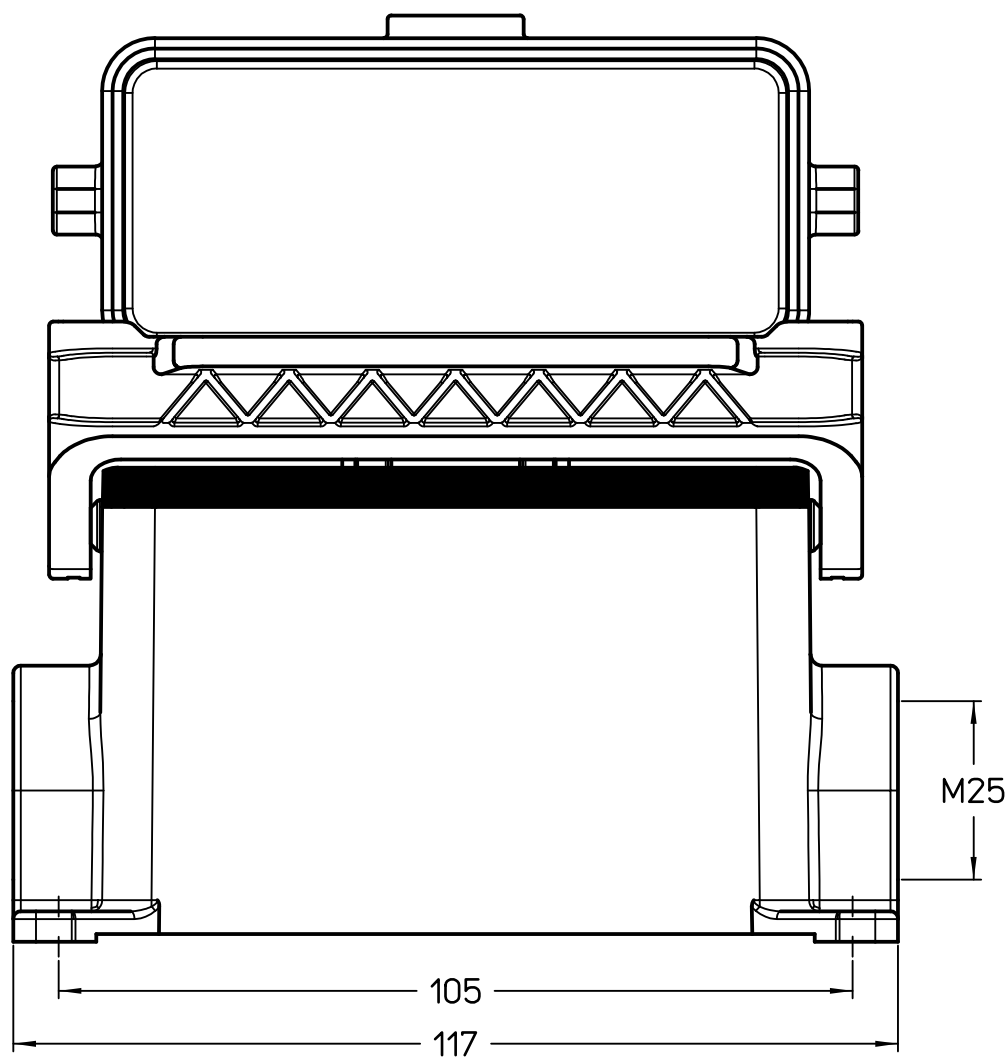

Diritti riservati All rights reserved

Dimensions  
in mm

Simplified representation with dimensions without tolerance

Original Size A4

MLP 16 LS25

Date 08/03/23

surface mounting housing, size "77.27", 1x M25 side entry,

Sign. G. Renna

with 1 IL-BRID lever and cover

Scale  
1:1