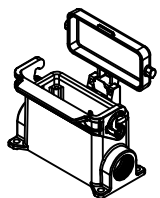

Diritti riservati All rights reserved

Dimensions  
in mm

Simplified representation with dimensions without tolerance

Original Size A4

MLP 16 LS25

Date 08/03/23

surface mounting housing, size "77.27", 1x M25 side entry,

Sign. G. Renna

with 1 IL-BRID lever and cover

Scale  
1:1