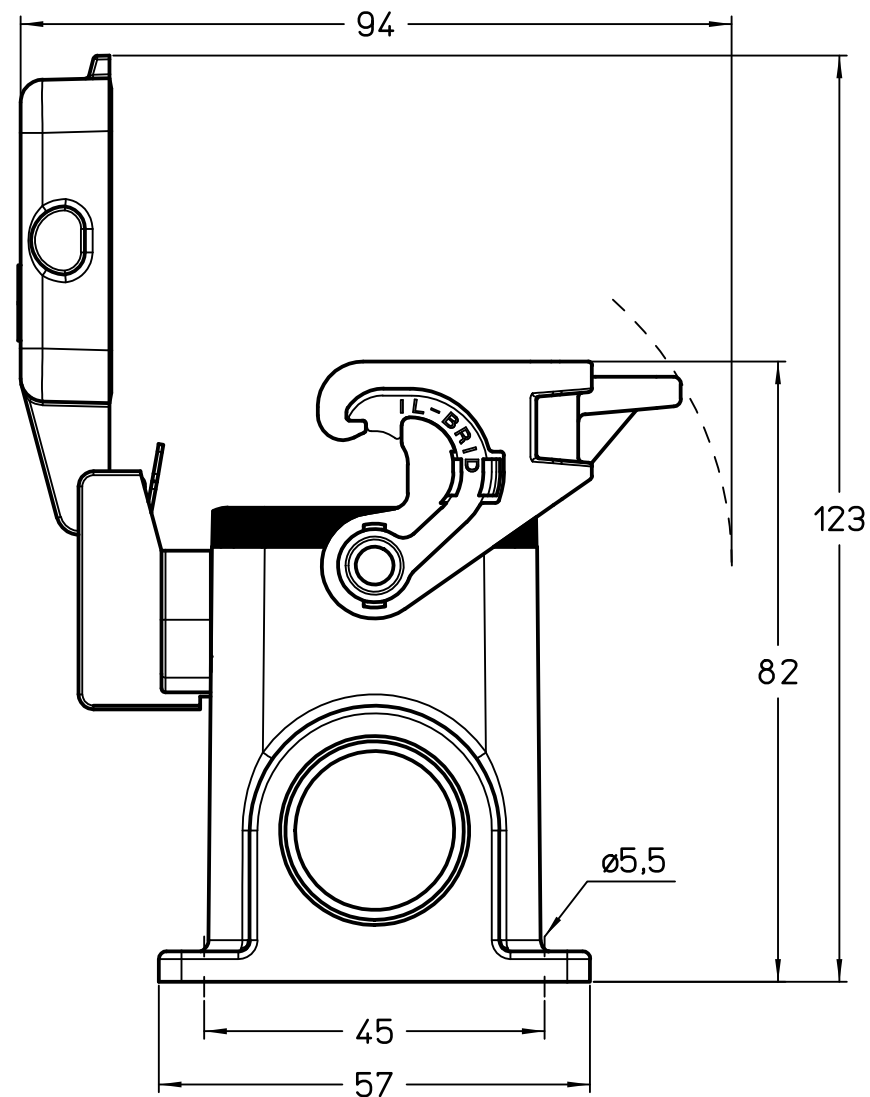

Diritti riservati All rights reserved

Dimensions  
in mm

Simplified representation with dimensions without tolerance

Original Size A4

MLP 16 LS25

Date 08/03/23

surface mounting housing, size "77.27", 1x M25 side entry,

Sign. G. Renna

with 1 IL-BRID lever and cover

Scale  
1:1